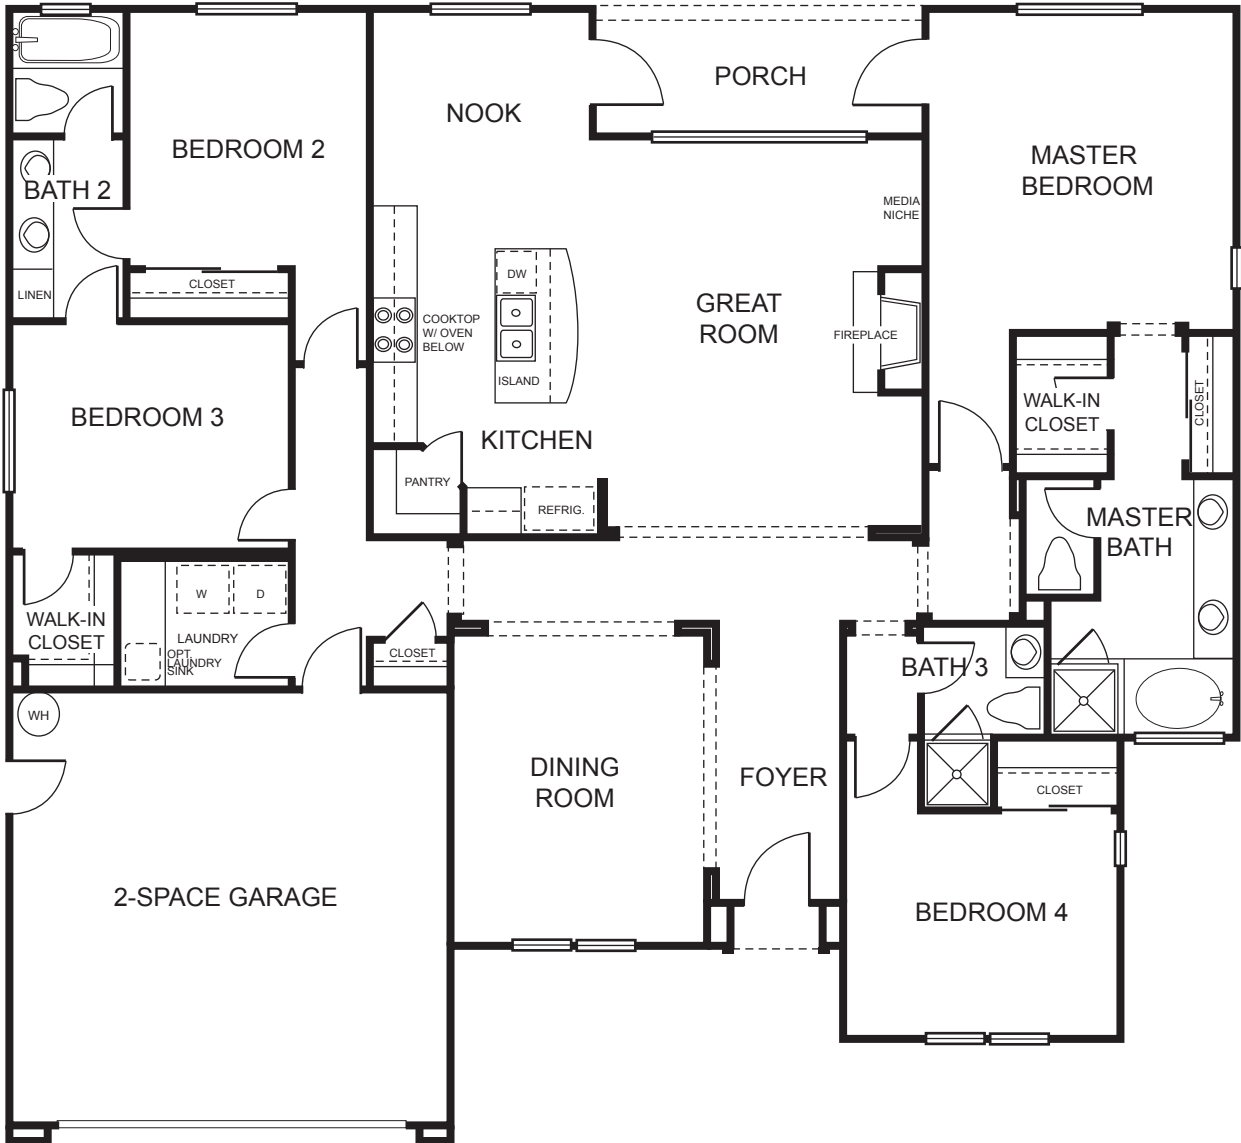

## PLAN 1

SINGLE STORY  
APPROX. 2,200 SQ. FT.  
4 BEDROOM  
3 BATH  
2-SPACE GARAGE