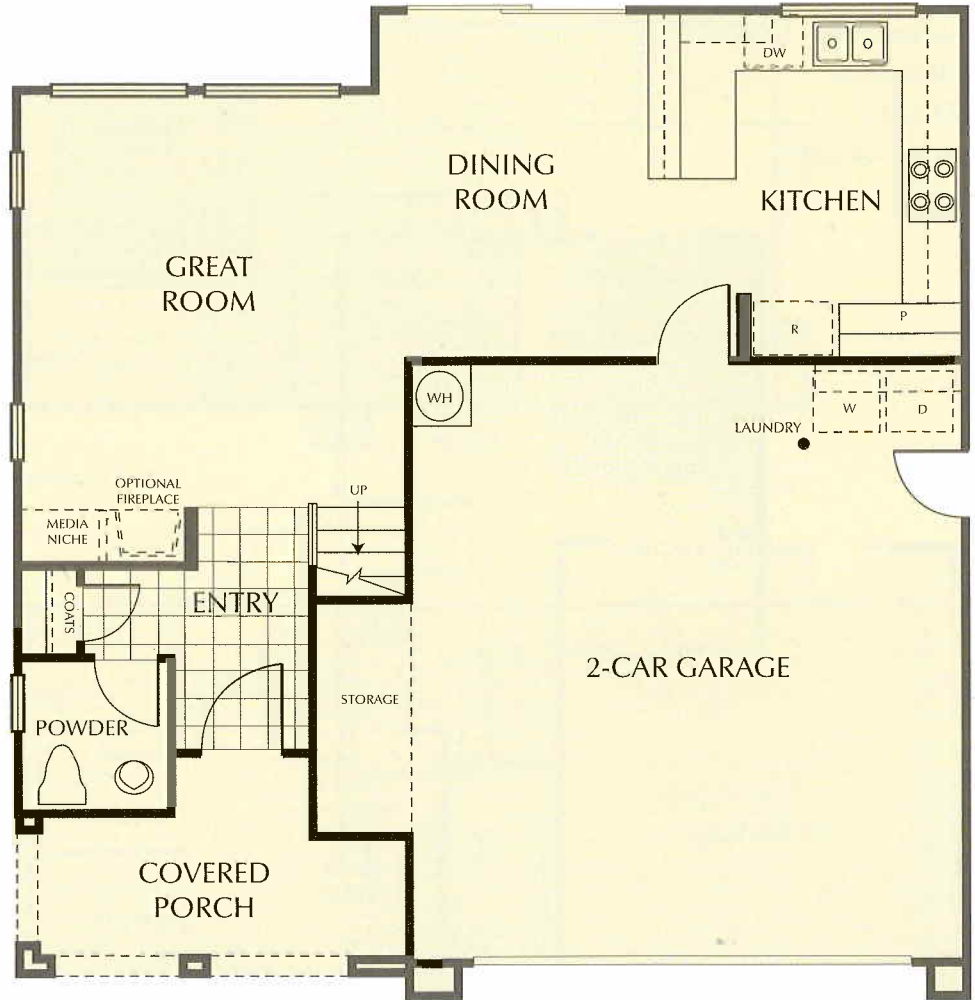

RESIDENCE THREE (R)

Approximately 1,657 sq. ft.

3 Bedrooms

2.5 Baths

Tech Loft

2 - Car Garage

First Floor

Floorplans, pricing, features, and specifications subject to change at any time. Windows, decks, and garages vary by floorplan and elevation. Renderings are artist's own conception.

Spanish

Cottage

Second Floor

Floorplans, pricing, features, and specifications subject to change at any time. Windows, decks, and garages vary by floorplan and elevation. Renderings are artist's own conception.