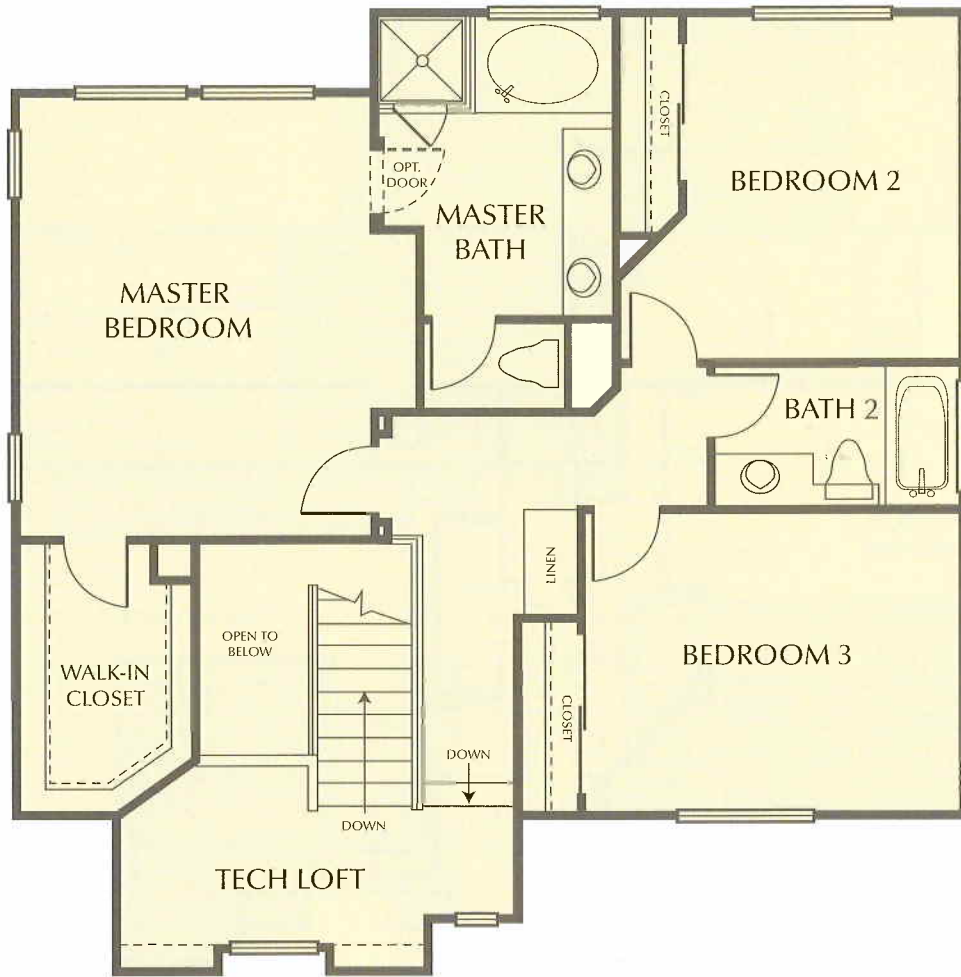

RESIDENCE THREE (R)

Approximately 1,657 sq. ft.

3 Bedrooms

2.5 Baths

Tech Loft

2 - Car Garage

First Floor

Floorplans, pricing, features, and specifications subject to change at any time. Windows, decks, and garages vary by floorplan and elevation. Renderings are artist's own conception.

Spanish

Cottage

Second Floor

Floorplans, pricing, features, and specifications subject to change at any time. Windows, decks, and garages vary by floorplan and elevation. Renderings are artist's own conception.