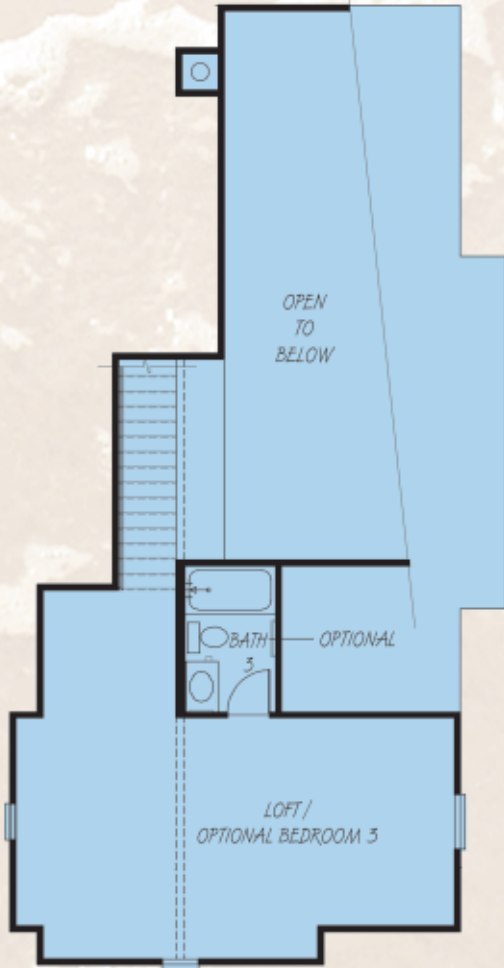

SECOND FLOOR

FIRST FLOOR

BLUEWATER

1,900 Sq. Ft. • 2 Bedrooms and Loft
 2 1/2 Bathrooms • 2-Space Garage
 Optional Bedroom 3
 Optional Bath 3

1165 Kava Court • Eureka, CA 92024
 (760) 632-2286 • Fax (760) 632-2256

Floorplans may differ with various elevations. Prices, features, design, specifications subject to change without notice. Square footages are approximate.