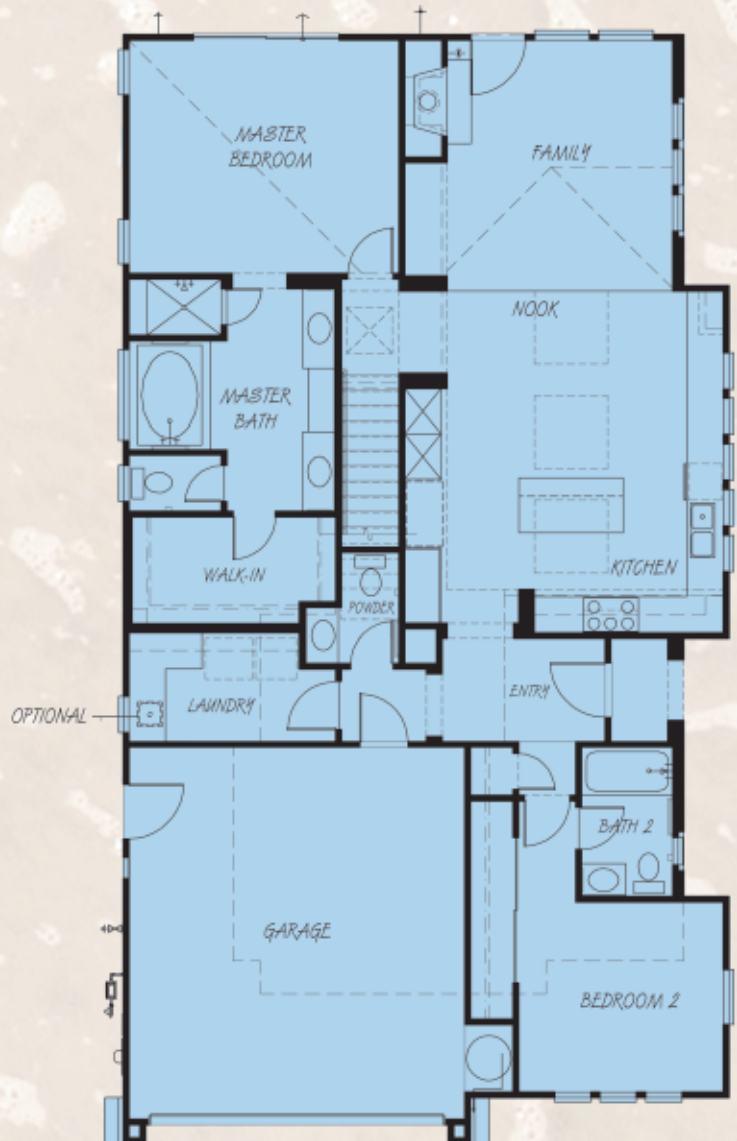

SECOND FLOOR

FIRST FLOOR

BLUEWATER

1,900 Sq. Ft. • 2 Bedrooms and Loft
 2 1/2 Bathrooms • 2-Space Garage
 Optional Bedroom 3
 Optional Bath 3

1165 Kava Court • Eureka, CA 92024
 (760) 632-2286 • Fax (760) 632-2256

Floorplans may differ with various elevations. Prices, features, design, specifications subject to change without notice. Square footages are approximate.